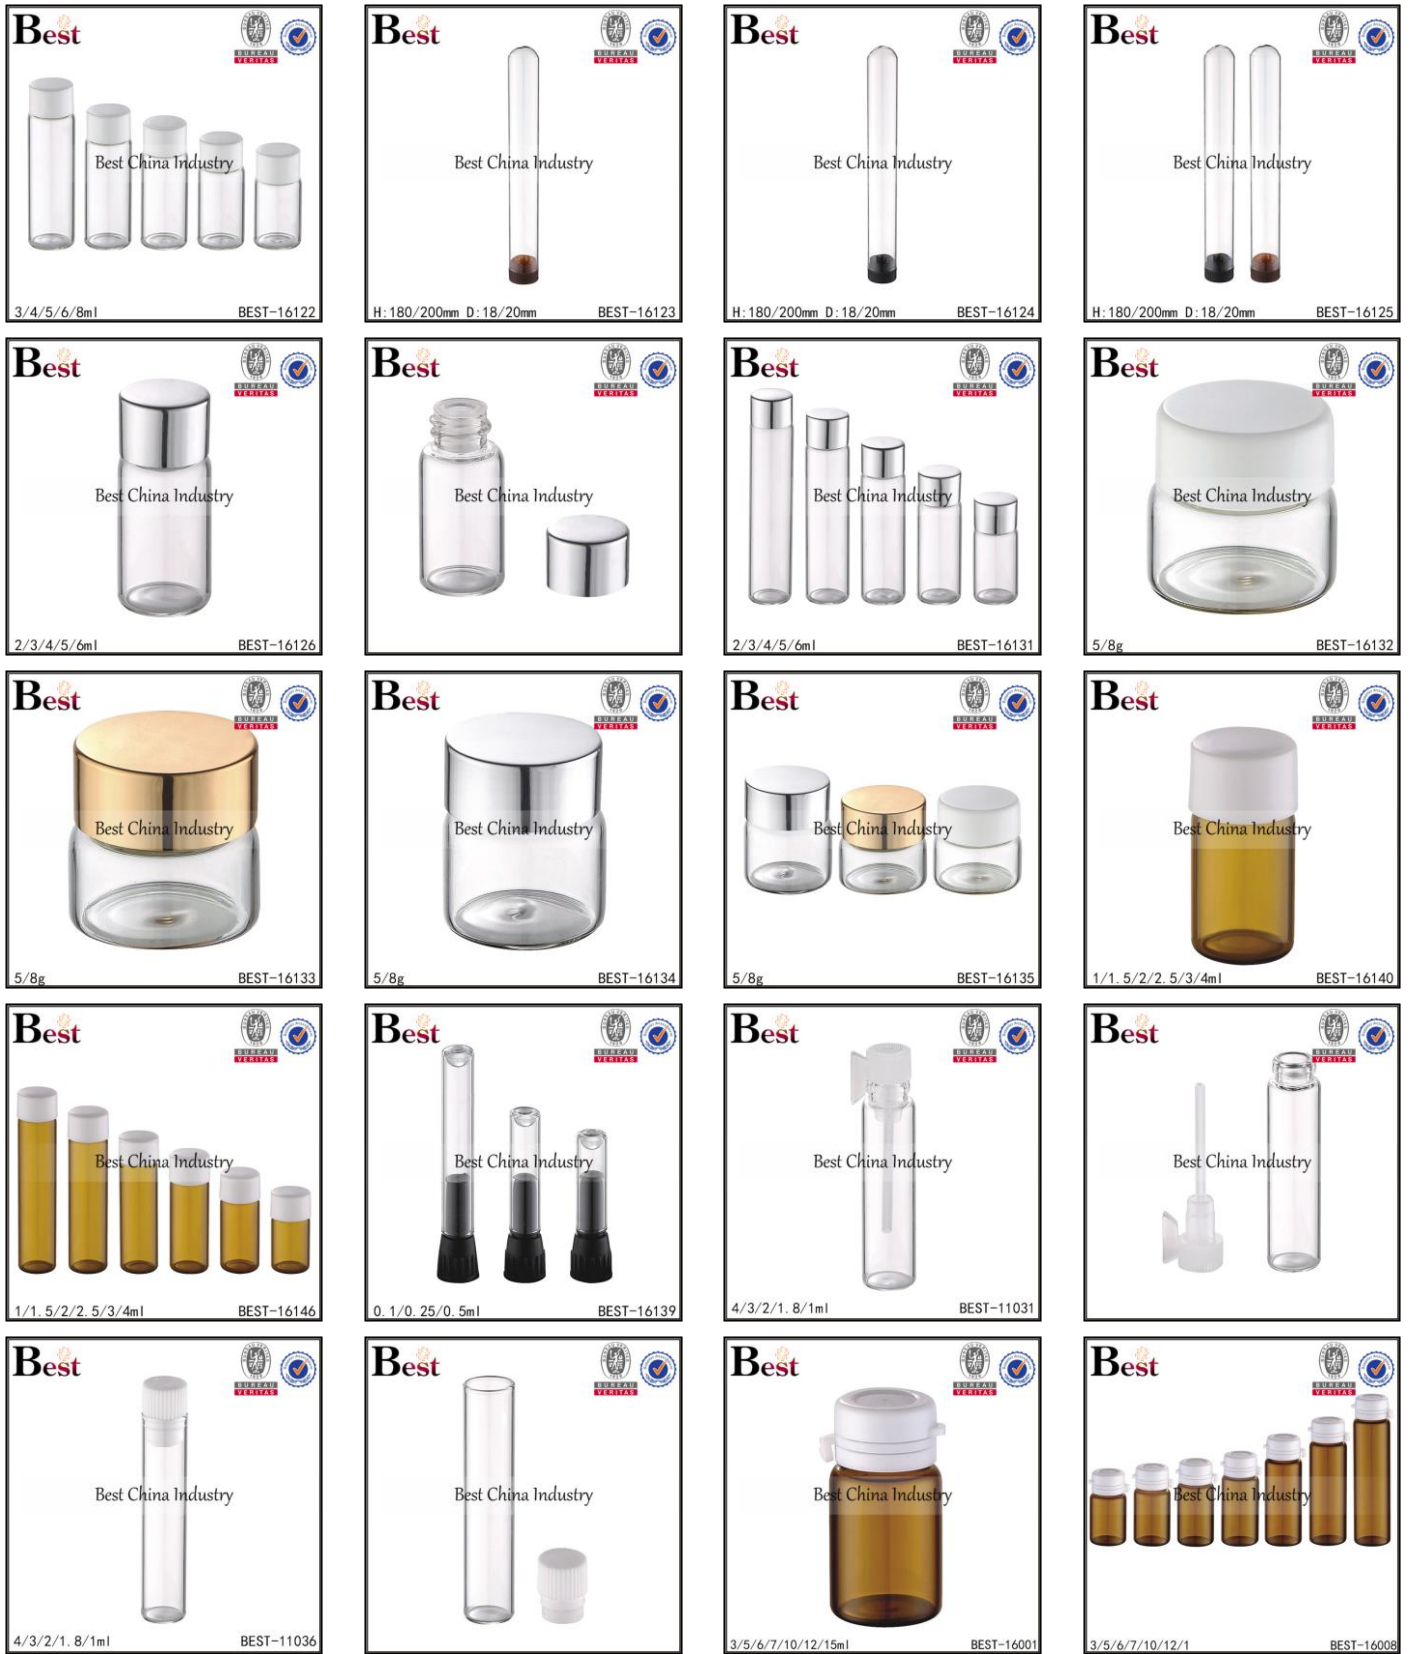

Shanghai Best China Industry Co., Ltd.